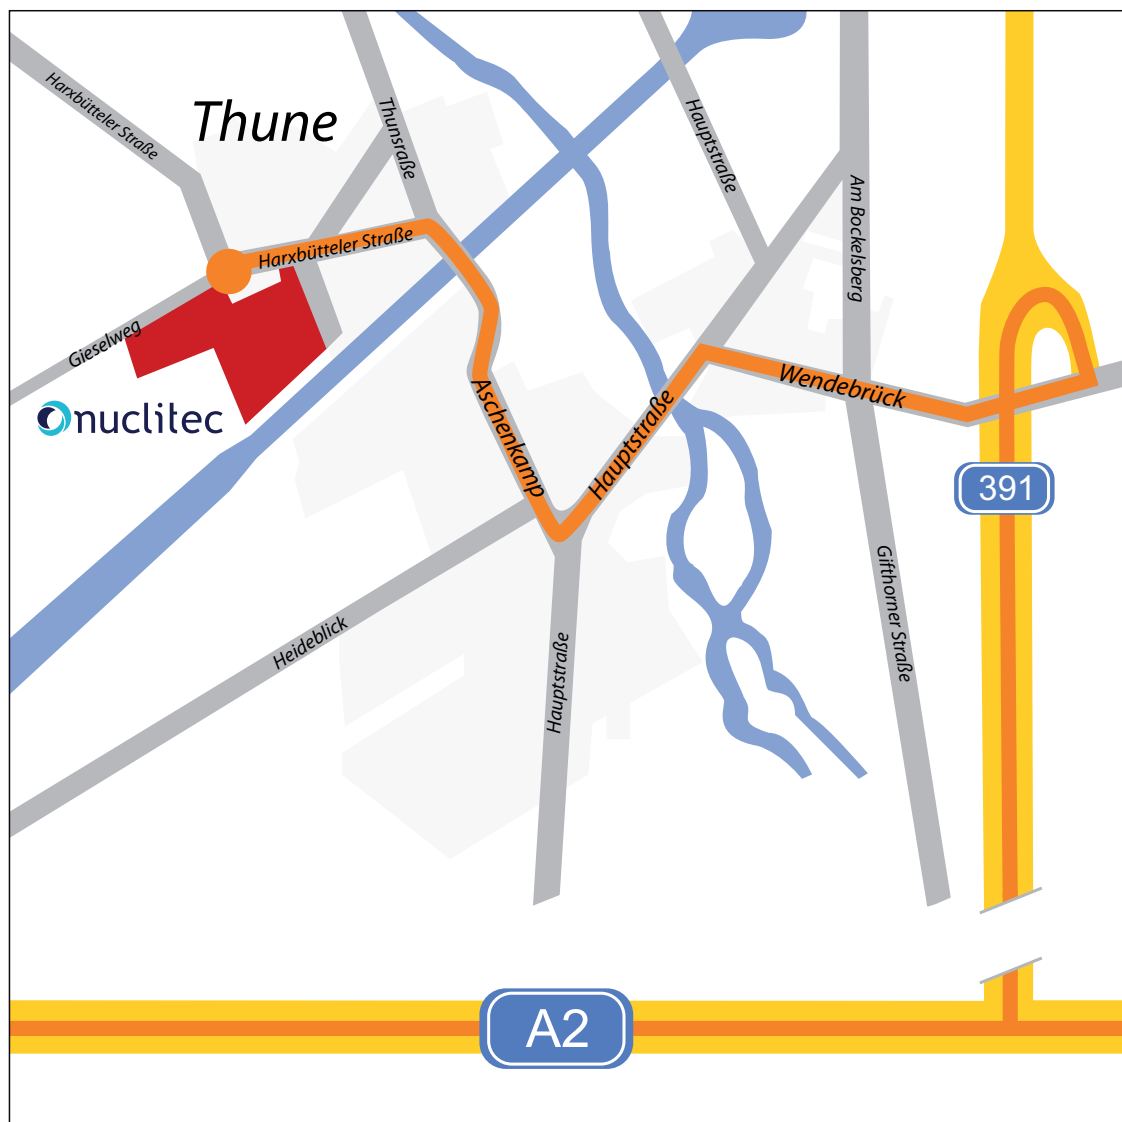

Location Plan

At the highway exit „Braunschweig Nord“ proceed in direction Gifhorn.

Take the first exit „Wenden-Bechtsbüttel“, take a right, cross the train tracks, straight on and then just follow the street.

Turn right into „Aschenkamp“ (follow the „Buchler“ sign).

After crossing the channel bridge turn left into „Harxbütteler Straße“.

Where the road curves sharply to the right, turn left into the entrance of GE Healthcare Buchler.

Parking facilities for guests are available directly beside the main entrance.